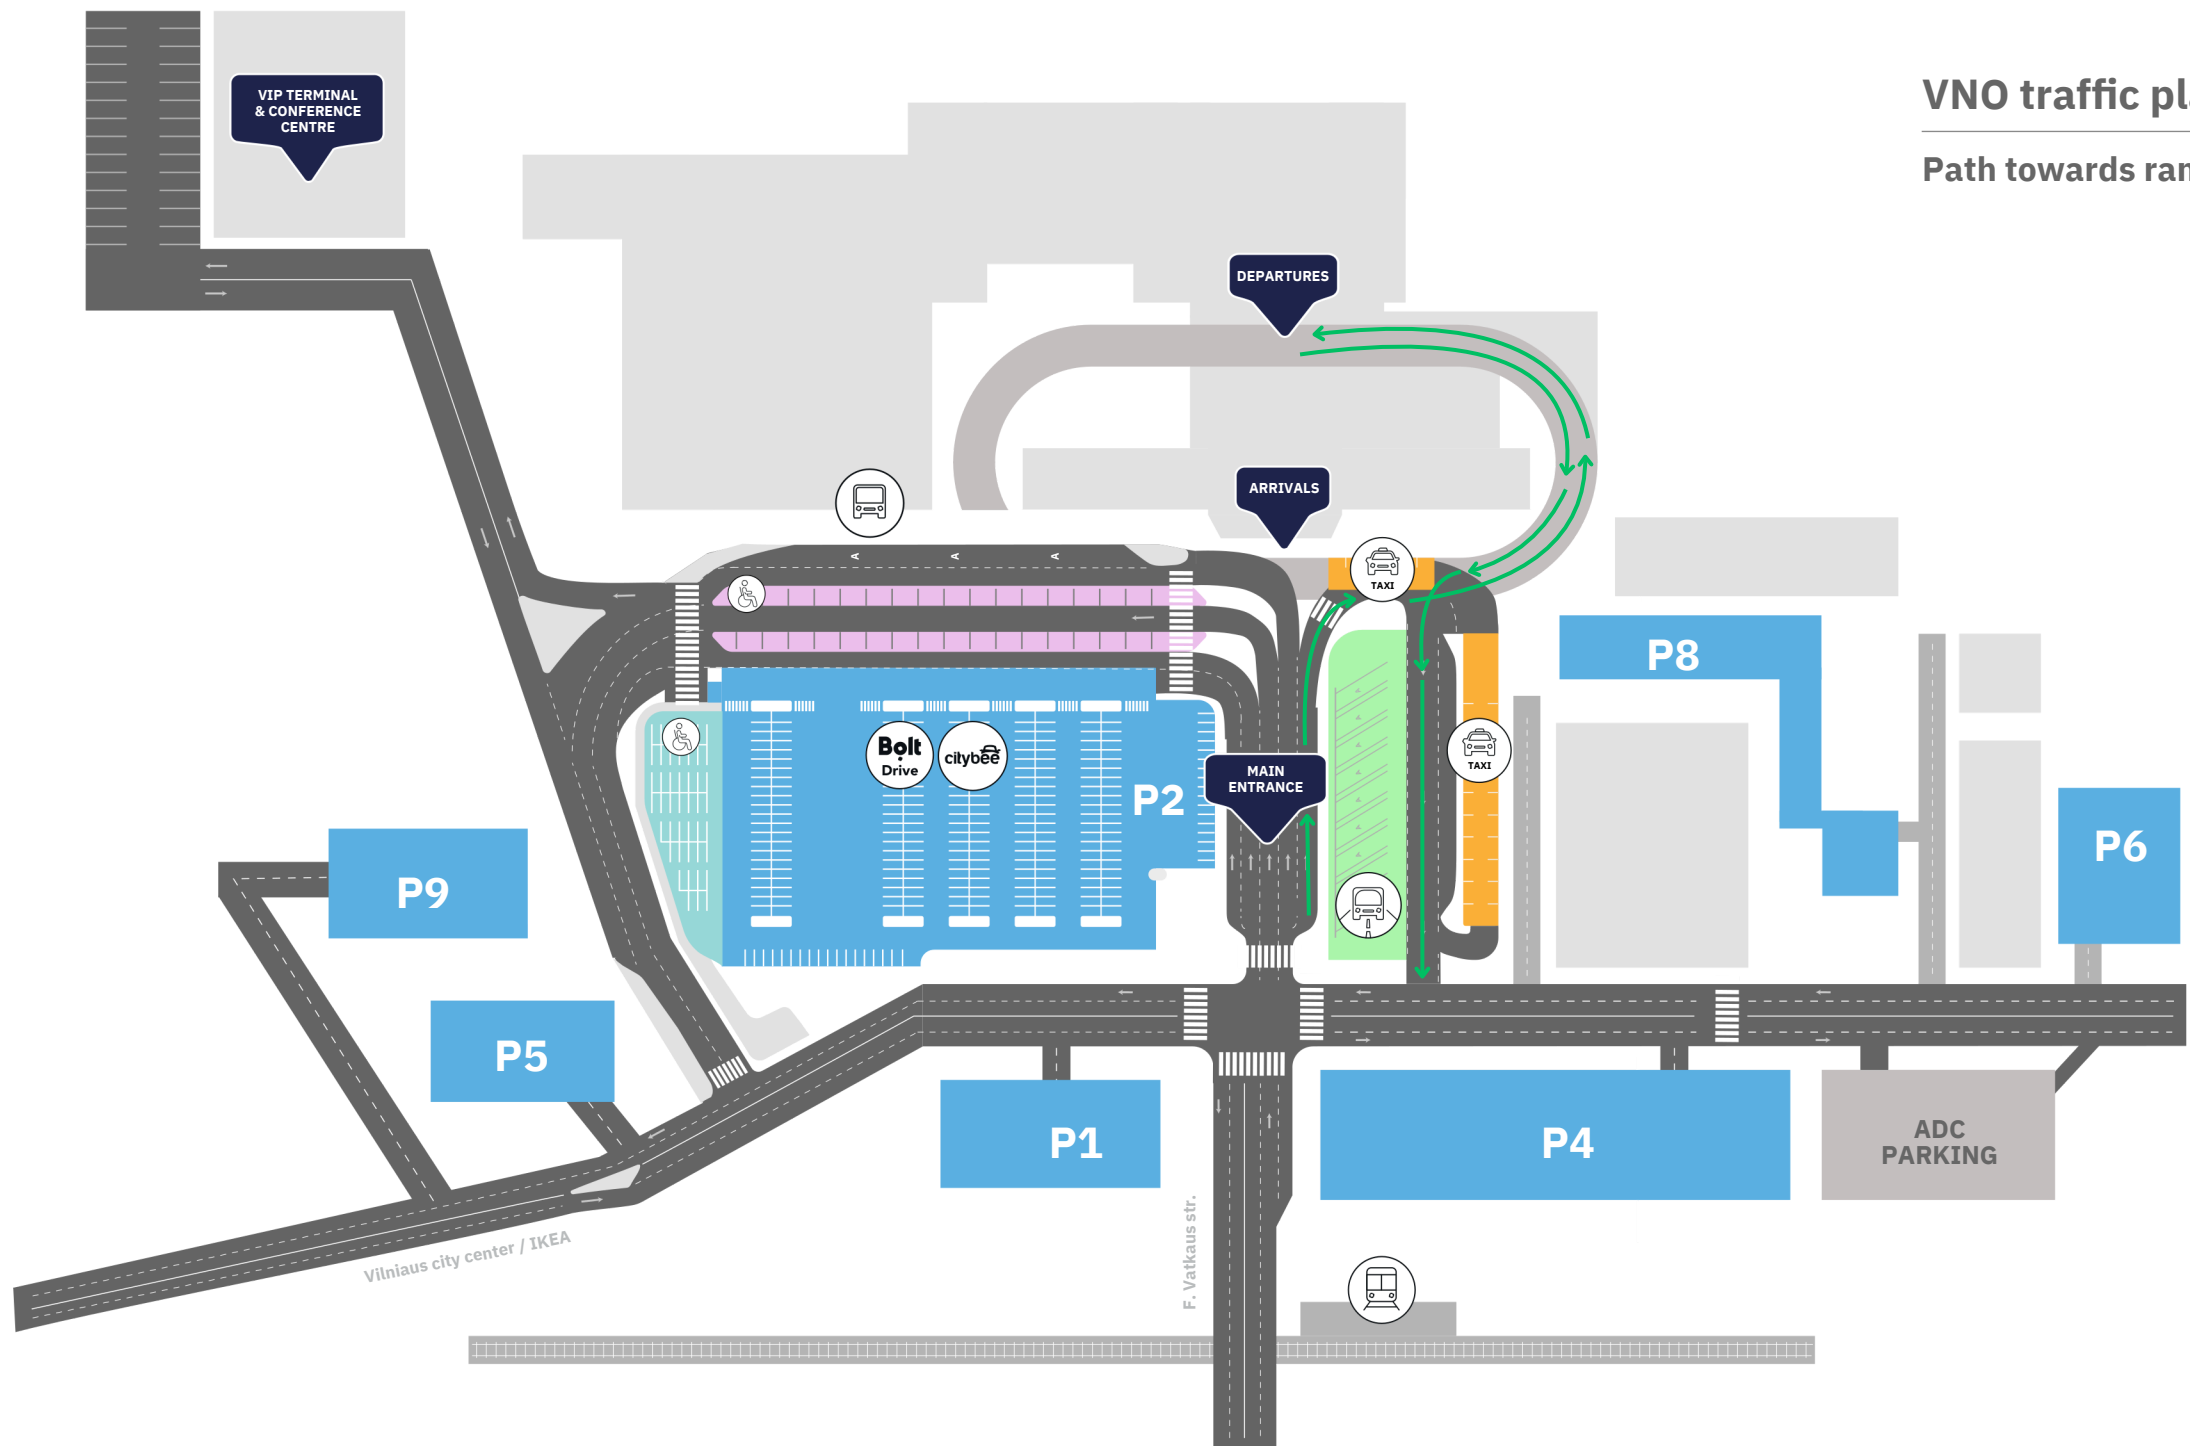

VNO traffic plan

Path towards ramp

- Parking
- Intercity buses, Express buses, Tourist buses parking
- Kiss & Fly path
- Electric car parking
- Taxi parking
- City buses
- Intercity buses
- Bolt
- City Bee
- VNO recommended taxis
- Train station