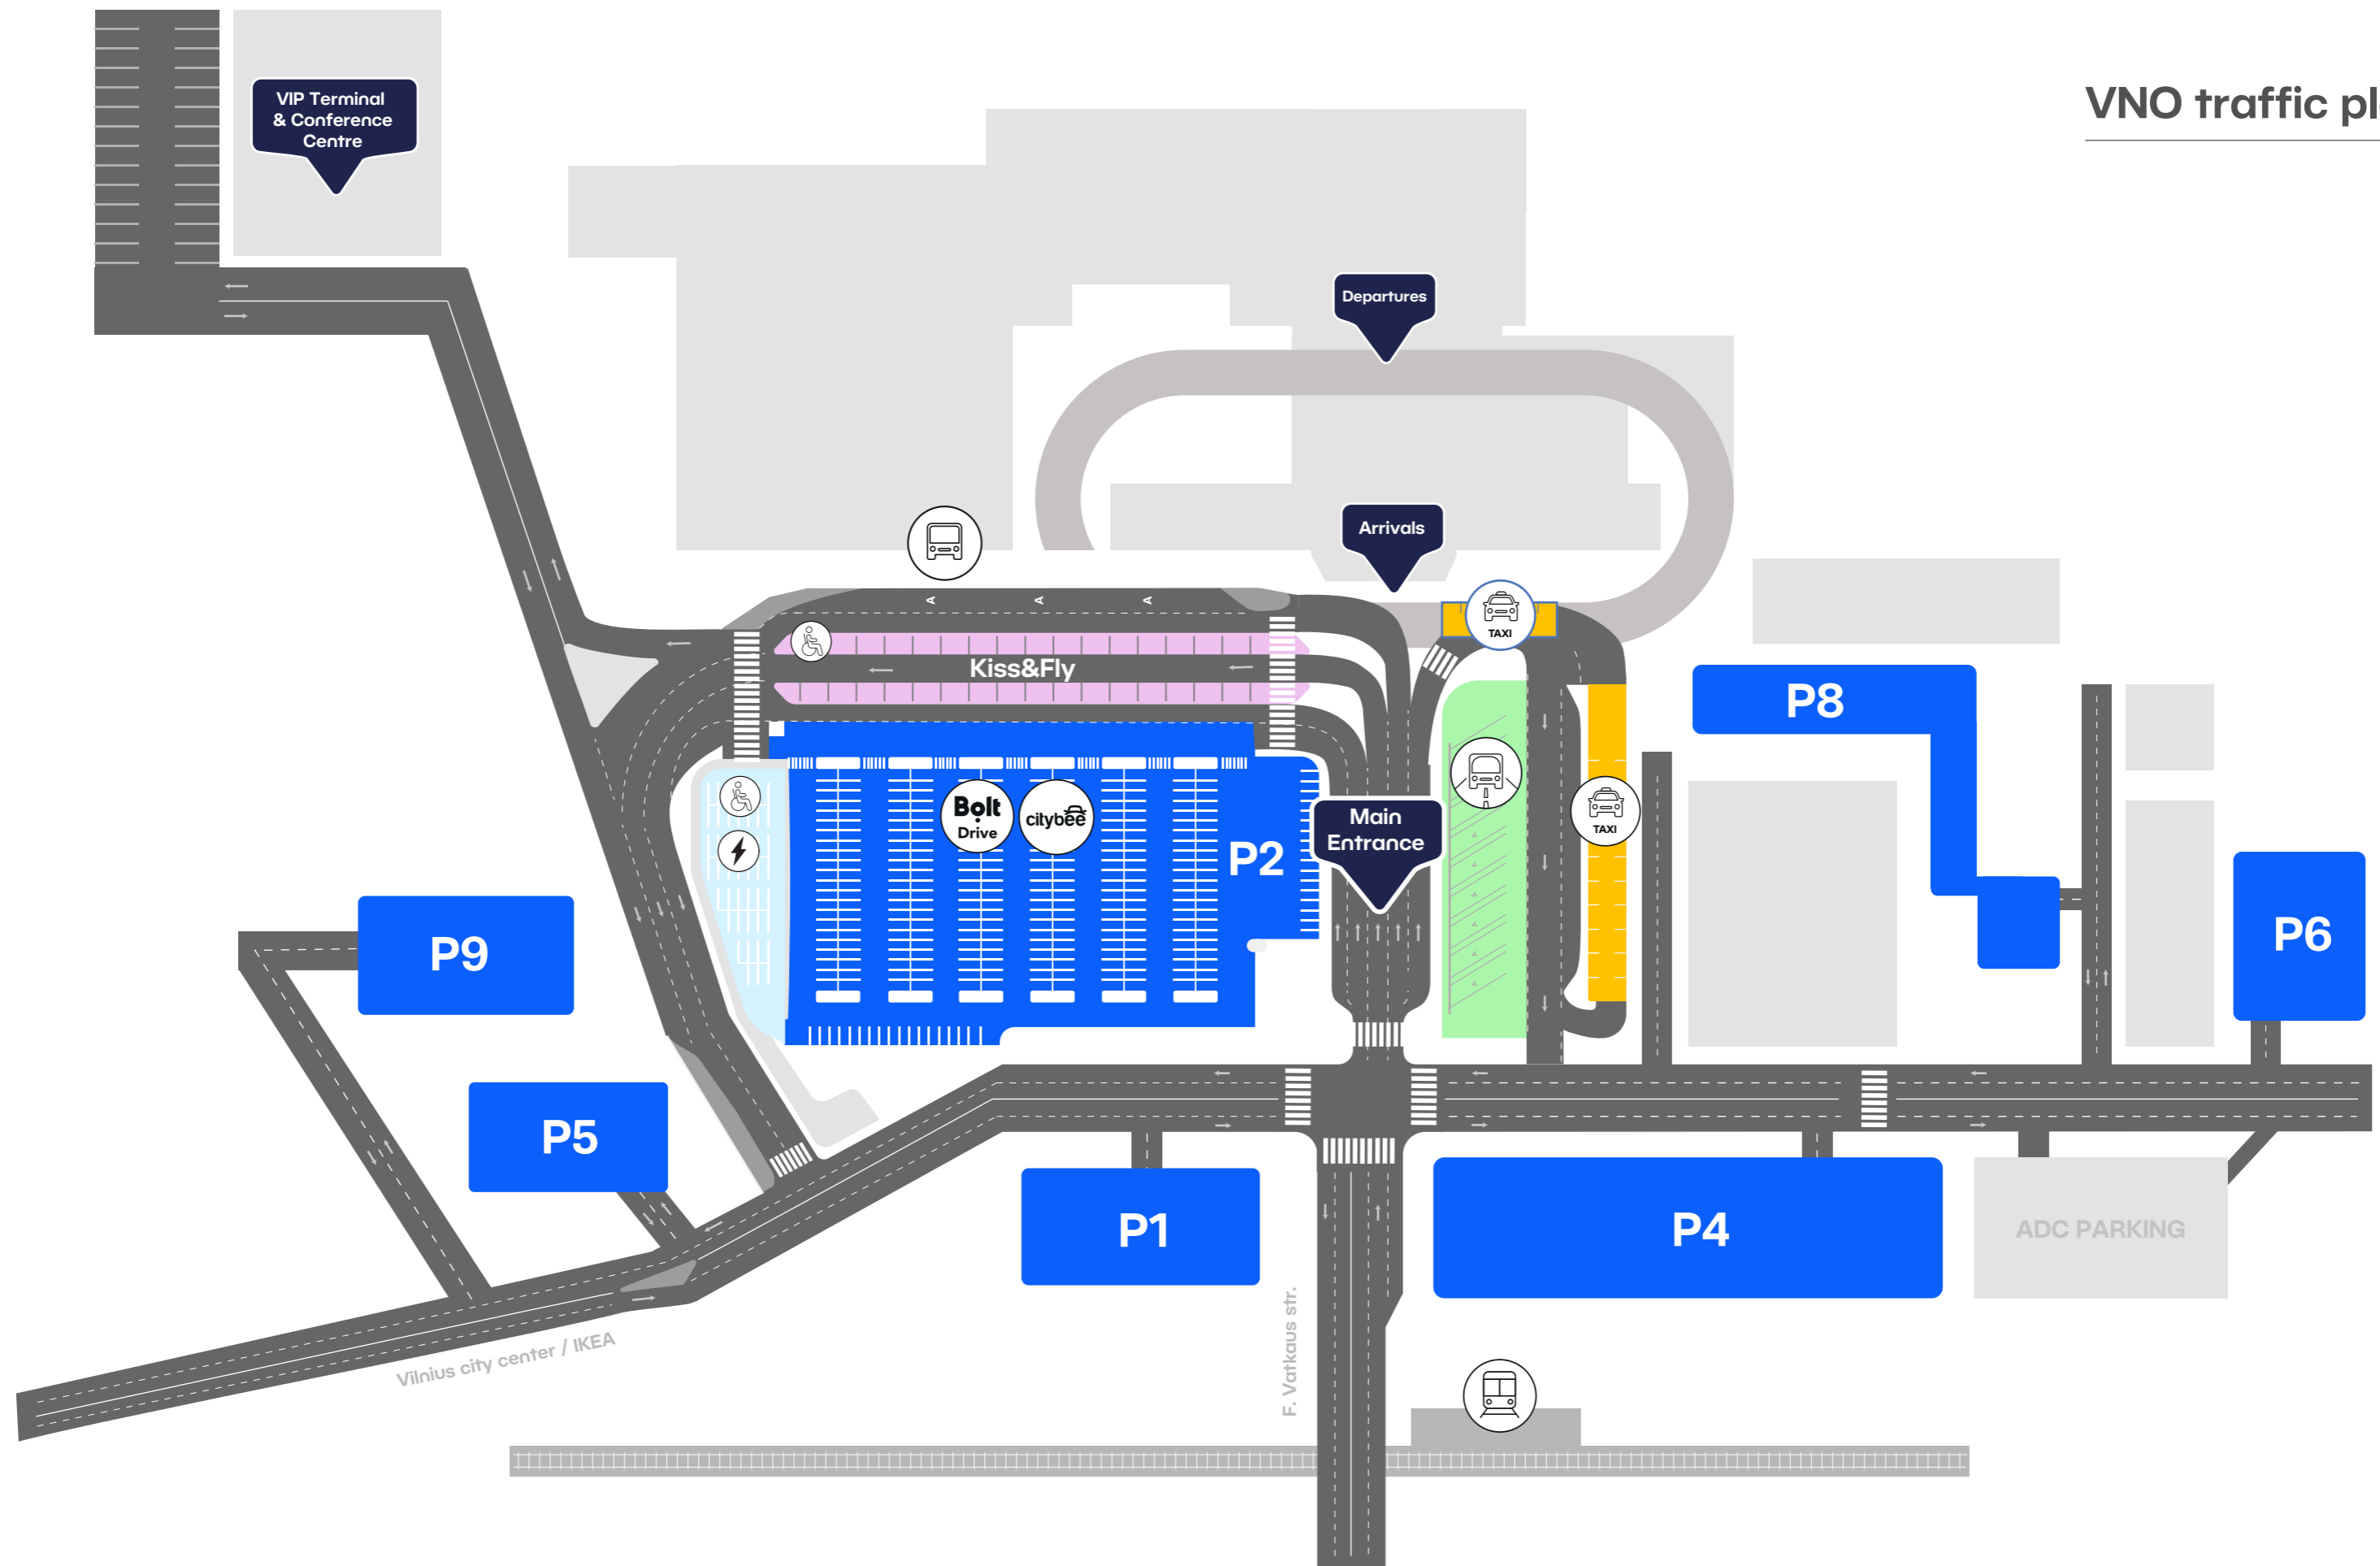

# VNO traffic plan

- Parking
- Intercity buses, Express buses, Tourist buses parkings
- Kiss&Fly path
- Electric car parking
- Taxi parking
- City buses
- Intercity buses
- Bolt
- City Bee
- Taxi
- Train station
- Electric car charging stations